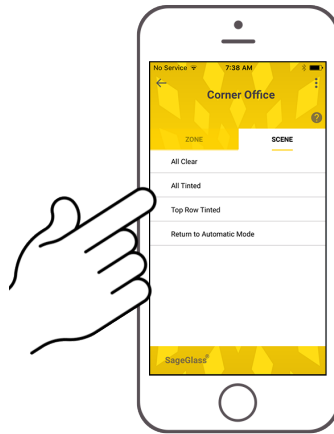

# SAGEGLASS MOBILE APP

## PRODUCT OVERVIEW

Control your SageGlass via the SageGlass Mobile App, available on the App Store (iOS) and Google Play (Android). Control SageGlass on a zone-by-zone basis, or use “Scenes” to control multiple zones with just one touch.

The App supports use of custom zone and scene definitions that are specific to your facility. You may designate an administrator who will setup these definitions using a web browser based definition tool. The App also supports use of individual username and password combinations such that each defined user can be shown (only) zones and scenes specific to their needs. These customization processes are further discussed in SCS-019.

Your individualized Login allows control of pre-defined locations. (e.g. your office, shared conference rooms)

Tap a Scene to apply pre-defined tint changes over multiple zones with just one touch.

For each zone, view its current tint level. Select a new level by pressing one of the four buttons, or by swiping across the screen.