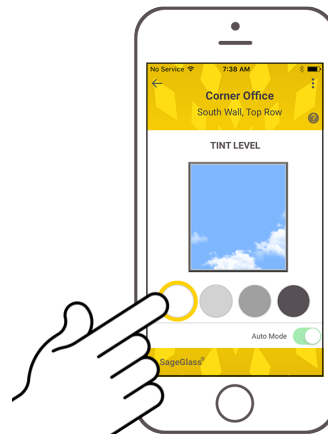

## PRODUCT OVERVIEW

Control your SageGlass via the SageGlass Mobile App, available on the App Store (iOS) and Google Play (Android). Control SageGlass on a zone-by-zone basis, or use “Scenes” to control multiple zones with just one touch.

The App supports use of custom zone and scene definitions that are specific to your facility. You may designate an administrator who will setup these definitions using a web browser based definition tool. The App also supports use of individual username and password combinations such that each defined user can be shown (only) zones and scenes specific to their needs. These customization processes are further discussed in SCS-019.

Your individualized Login allows control of pre-defined locations. (e.g. your office, shared conference rooms)

Tap a Scene to apply pre-defined tint changes over multiple zones with just one touch.

For each zone, view its current tint level. Select a new level by pressing one of the four buttons, or by swiping across the screen.

In Auto Mode, the SageGlass System controls the selected zone's tint level for you!