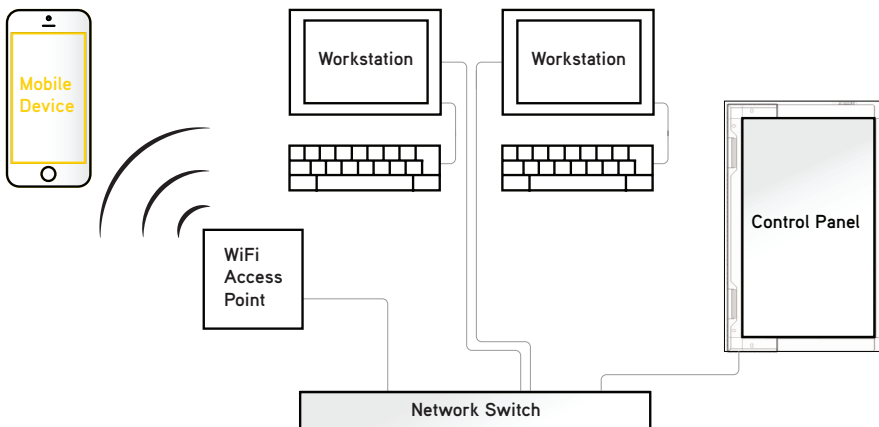

The App supports use of custom zone and scene definitions that are specific to your facility. You may designate an administrator who will setup these definitions using a web browser based definition tool. The App also supports use of individual username and password combinations such that each defined user can be shown (only) zones and scenes specific to their needs. These customization processes are further discussed in SCS-019.

Your individualized Login allows control of pre-defined locations. (e.g. your office, shared conference rooms)

Tap a Scene to apply pre-defined tint changes over multiple zones with just one touch.

For each zone, view its current tint level. Select a new level by pressing one of the four buttons, or by swiping across the screen.

In Auto Mode, the SageGlass System controls the selected zone's tint level for you!

## CONNECTIVITY OPTIONS

1. Separate from your main network.

Connect a WiFi enabled router to the main SageGlass Control Panel and set your mobile devices to connect to this WiFi router.

2. Integrated with your main network