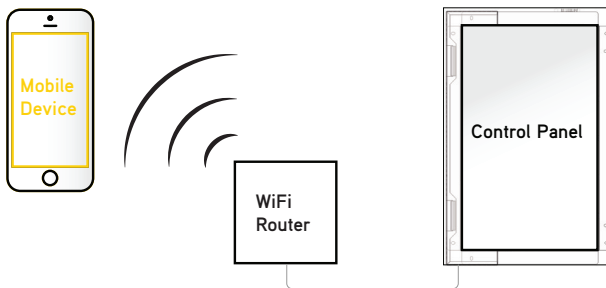

CONNECTIVITY OPTIONS

1. Separate from your main network.

Connect a WiFi enabled router to the main SageGlass Control Panel and set your mobile devices to connect to this WiFi router.

2. Integrated with your main network