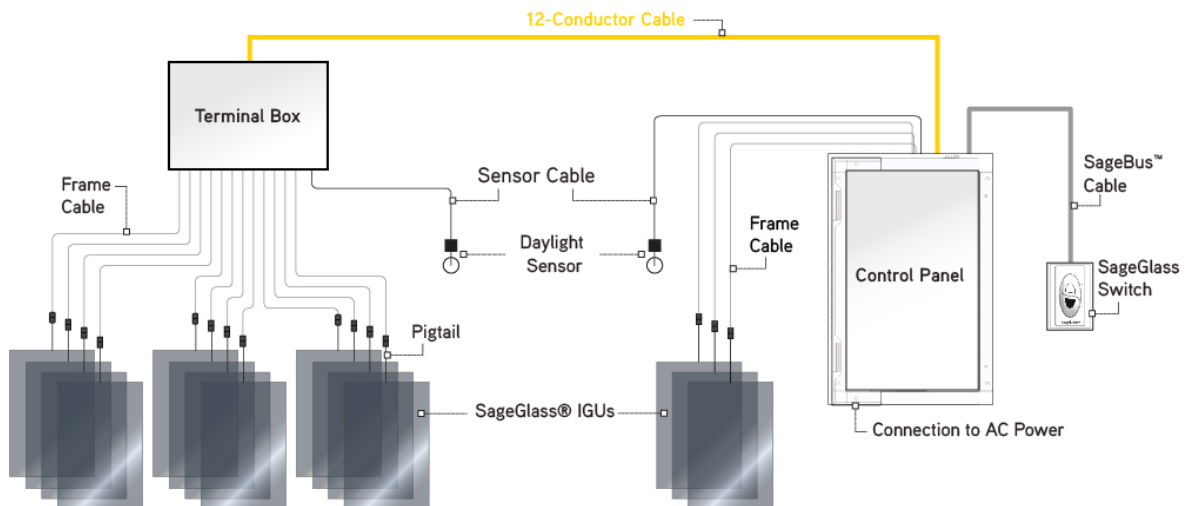

CUT SHEET:

12-CONDUCTOR CABLE

PRODUCT OVERVIEW

The 12-Conductor Cable connects the SageGlass® Control Panel to the Terminal Box in installations where the insulating glass units (IGUs) and the Control Panel are more than 125 feet apart. The plenum rated 12-Conductor Cable comes in either 16 AWG or 18 AWG versions.

The 12-Conductor Cable connects the Control Panel to the Terminal box in systems where the SageGlass IGUs and the Control Panel are more than 125 feet apart.

WIRE COLORS

PRIMARY COLOR	STRIPE COLOR
Blue	
Blue	White
Purple	
Purple	Yellow
Yellow	
Yellow	Blue
Gray	
Gray	White
Orange	
Orange	White
White	
White	Black

INSTALLATION REQUIREMENTS

12-Conductor Cables should be conditioned for 24 hours at room temperature prior to installation. The cables should never be installed below 0° C ambient temperature. Once installed, the cables must not be exposed to sunlight, even through glass. If they are installed in an exposed location they must be covered or painted (latex/water-based paint only). Non-adherence to these guidelines will void the warranty.