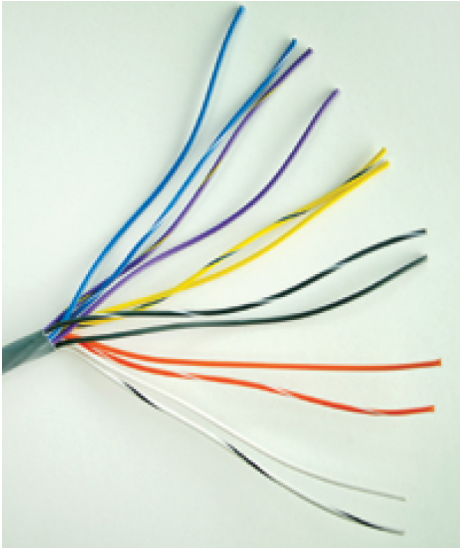

WIRE COLORS

PRIMARY COLOR	STRIPE COLOR
Blue	
Blue	White
Purple	
Purple	Yellow
Yellow	
Yellow	Blue
Gray	
Gray	White
Orange	
Orange	White
White	
White	Black

INSTALLATION REQUIREMENTS

12-Conductor Cables should be conditioned for 24 hours at room temperature prior to installation. The cables should never be installed below 0° C ambient temperature. Once installed, the cables must not be exposed to sunlight, even through glass. If they are installed in an exposed location they must be covered or painted (latex/water-based paint only). Non-adherence to these guidelines will void the warranty.

GET IN TOUCH

SageGlass® is the pioneer of the world's smartest dynamic glass and is transforming the indoor experience for people by connecting the built and natural environments. Electronically tintable SageGlass tints or clears on demand to control sunlight and prevent heat and glare without the need for blinds or shades. SageGlass dramatically reduces energy demand and the need for HVAC by blocking up to 91 percent of solar heat. As part of Saint-Gobain, SageGlass is backed by more than 350 years of building science expertise that only the world leader in sustainable environments can provide.

(877)724-3321

archsolutions@sageglass.com

www.sageglass.com

RATINGS & CERTIFICATIONS

The SageGlass 12-Conductor Cable is:
Plenum Rated
CE Rated
Temperature Rated 0° to 75° C
CL2P certified
RoHS certified

ORDERING INFORMATION

WIRE GAUGE	SHEATHING COLOR	NOMINAL DIAMETER
16 AWG	Gray	.337" (8.6 mm)
18 AWG	White	.287" (7.3 mm)

SAGE Electrochromics, Inc.
2 Sage Way • Faribault, MN 55021 USA