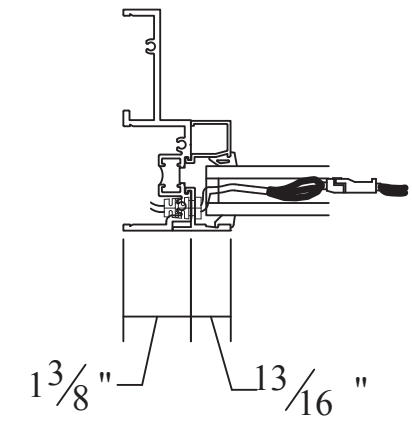

KAWNEER 8225 TLF

PROJECT-OUT WINDOW

1
PROJECT-OUT
HEAD

4
PROJECT-OUT
JAMB

7
FIXED
JAMB

PROJECT-OUT
BESIDE
PROJECT-OUT

2
PROJECT-OUT
SILL

5
PROJECT-OUT
BESIDE
PROJECT-OUT

8
FIXED
JAMB

FIXED WINDOW
OVER
PROJECT-OUT WINDOW

3
PROJECT-OUT
JAMB

6
FIXED
OVER
PROJECT-OUT

9
FIXED
HEAD