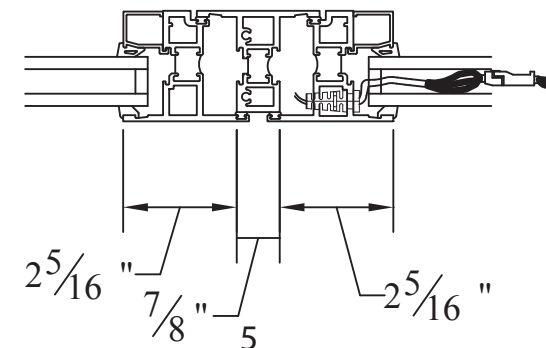

KAWNEER 8225 TLF

PROJECT-OUT WINDOW

1
PROJECT-OUT
HEAD

4
PROJECT-OUT
JAMB

7
FIXED
JAMB

PROJECT-OUT
BESIDE
PROJECT-OUT

2
PROJECT-OUT
SILL

5
PROJECT-OUT
BESIDE
PROJECT-OUT

8
FIXED
JAMB

FIXED WINDOW
OVER
PROJECT-OUT WINDOW

3
PROJECT-OUT
JAMB

6
FIXED
OVER
PROJECT-OUT

9
FIXED
HEAD