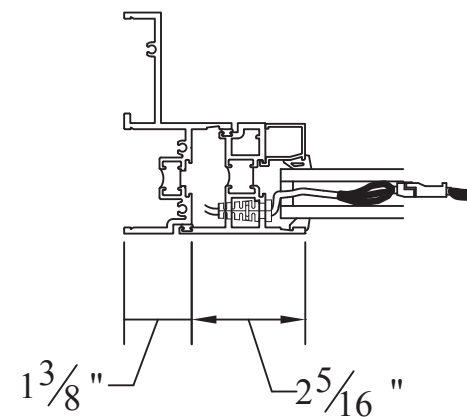

KAWNEER 8225 TLF

PROJECT-OUT WINDOW

1
PROJECT-OUT
HEAD

4
PROJECT-OUT
JAMB

7
FIXED
JAMB

PROJECT-OUT
BESIDE
PROJECT-OUT

2
PROJECT-OUT
SILL

5
PROJECT-OUT
BESIDE
PROJECT-OUT

8
FIXED
JAMB

FIXED WINDOW
OVER
PROJECT-OUT WINDOW

3
PROJECT-OUT
JAMB

6
FIXED
OVER
PROJECT-OUT

9
FIXED
HEAD