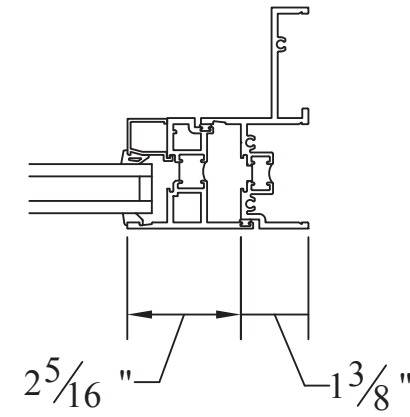

KAWNEER 8225 TLF

PROJECT-OUT WINDOW

1
PROJECT-OUT
HEAD

4
PROJECT-OUT
JAMB

7
FIXED
JAMB

PROJECT-OUT
BESIDE
PROJECT-OUT

2
PROJECT-OUT
SILL

5
PROJECT-OUT
BESIDE
PROJECT-OUT

8
FIXED
JAMB

FIXED WINDOW
OVER
PROJECT-OUT WINDOW

3
PROJECT-OUT
JAMB

6
FIXED
OVER
PROJECT-OUT

9
FIXED
HEAD