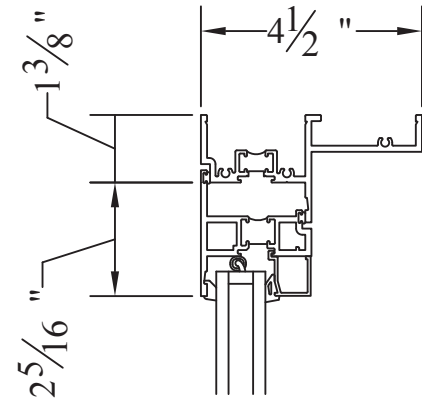

KAWNEER 8225 TLF

PROJECT-OUT WINDOW

1
PROJECT-OUT
HEAD

4
PROJECT-OUT
JAMB

7
FIXED
JAMB

PROJECT-OUT
BESIDE
PROJECT-OUT

2
PROJECT-OUT
SILL

5
PROJECT-OUT
BESIDE
PROJECT-OUT

8
FIXED
JAMB

FIXED WINDOW
OVER
PROJECT-OUT WINDOW

3
PROJECT-OUT
JAMB

6
FIXED
OVER
PROJECT-OUT

9
FIXED
HEAD