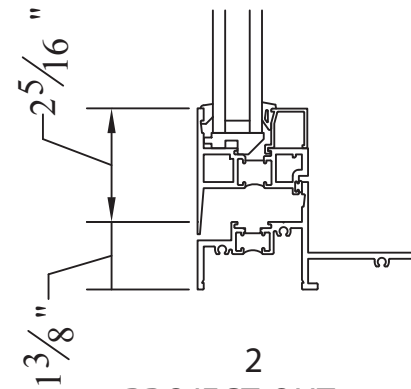

KAWNEER 8225 TLF

PROJECT-OUT WINDOW

1
PROJECT-OUT
HEAD

4
PROJECT-OUT
JAMB

7
FIXED
JAMB

PROJECT-OUT
BESIDE
PROJECT-OUT

2
PROJECT-OUT
SILL

5
PROJECT-OUT
BESIDE
PROJECT-OUT

8
FIXED
JAMB

FIXED WINDOW
OVER
PROJECT-OUT WINDOW

3
PROJECT-OUT
JAMB

6
FIXED
OVER
PROJECT-OUT

9
FIXED
HEAD