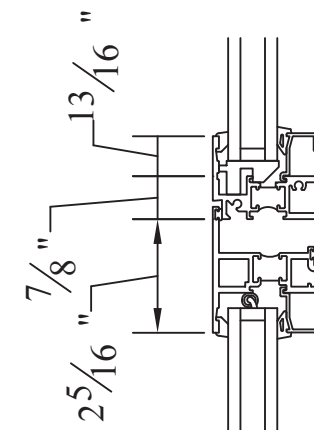

KAWNEER 8225 TLF

PROJECT-OUT WINDOW

1
PROJECT-OUT
HEAD

4
PROJECT-OUT
JAMB

7
FIXED
JAMB

PROJECT-OUT
BESIDE
PROJECT-OUT

2
PROJECT-OUT
SILL

5
PROJECT-OUT
BESIDE
PROJECT-OUT

8
FIXED
JAMB

FIXED WINDOW
OVER
PROJECT-OUT WINDOW

3
PROJECT-OUT
JAMB

6
FIXED
OVER
PROJECT-OUT

9
FIXED
HEAD