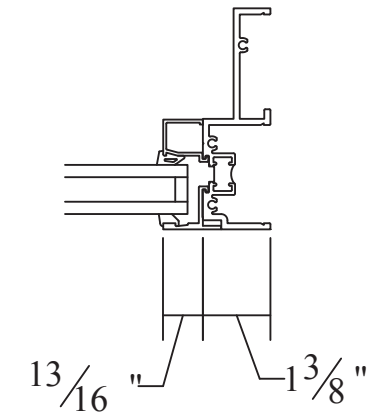

KAWNEER 8225 TLF

PROJECT-OUT WINDOW

1
PROJECT-OUT
HEAD

4
PROJECT-OUT
JAMB

7
FIXED
JAMB

PROJECT-OUT
BESIDE
PROJECT-OUT

2
PROJECT-OUT
SILL

5
PROJECT-OUT
BESIDE
PROJECT-OUT

8
FIXED
JAMB

FIXED WINDOW
OVER
PROJECT-OUT WINDOW

3
PROJECT-OUT
JAMB

6
FIXED
OVER
PROJECT-OUT

9
FIXED
HEAD