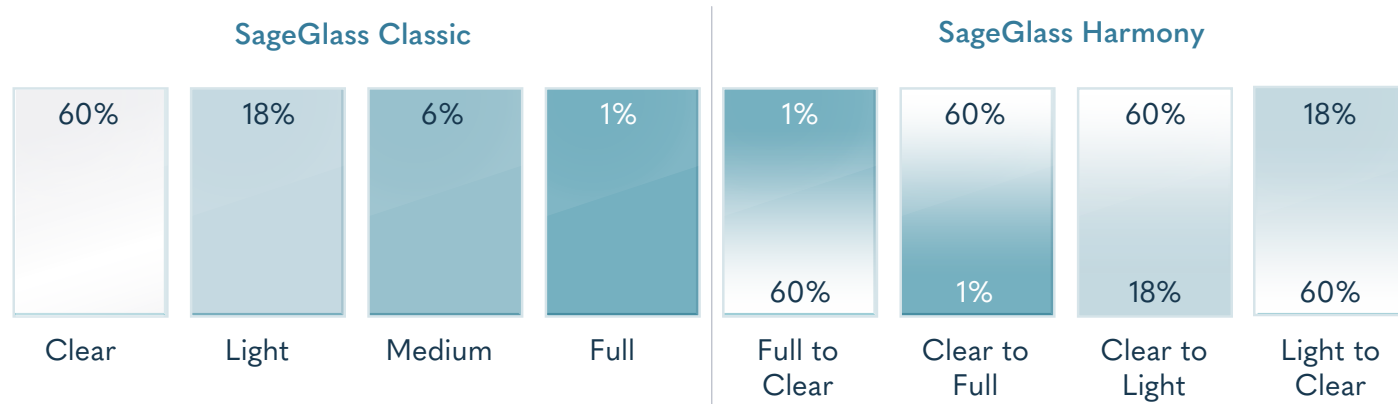

## The Harmony Advantage

While all smart windows keep occupants cool and comfortable without obstructing views or compromising design, only SageGlass Harmony® can deliver:

- Gradual, in-pane tint transitions, providing targeted glare control where you need it
- Improved intense glare management, up to 30% better than traditional electrochromic glazing\*
- Maximized daylight with improved interior color rendering and circadian lighting
- Capable of both full-pane and gradient tinting

## Gradient Tinting in Action

In studies performed at the Saint-Gobain North American headquarters, research proves that<sup>2</sup>:

- In extreme conditions, SageGlass Harmony managed intense glare 30% better than traditional electrochromic solutions.
- SageGlass Harmony outperformed traditional, full-pane electrochromic glazing in meeting or exceeding recommended levels of circadian stimulus (CS).

*“Across all parameters and outcomes investigated, there was a positive and significantly better performance of the gradient-tinted electrochromic glazed façade. There were sizeable improvements in visual comfort, thermal comfort, and circadian light entrainment over all other glazing technologies tested.”*

## Versatile Tint States

The most versatile dynamic glazing solution available, SageGlass Harmony<sup>®</sup> offers eight unique tint states, including four natural gradient tint states as well as four standard, full-pane tint states. The SageGlass intelligent algorithm chooses between these tint states based on weather conditions at a given moment in time.