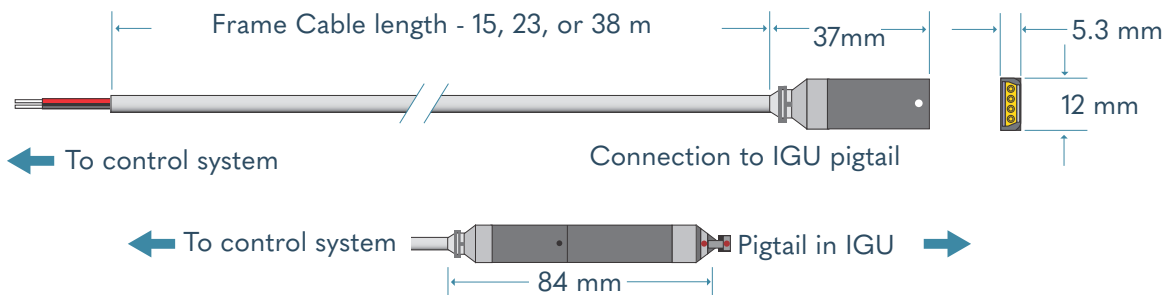

Product Sheet: Frame Cable

The SageGlass® Frame Cable connects the SageGlass insulating glass units (IGUs) to the control system. It can be ordered in a variety of lengths and conductor configurations to meet specific installation requirements. The plenum rated, PVC-insulated Frame Cable wires are 22 AWG.

Product Dimensions

Frame Cable is joined to the IGU pigtail with an easy-snap connector.

Part Numbers

Part Number	Cable Length	Conductors	Nominal Diameter	Wire Gauge
330-0140-001	15 m	2	5,6 mm	0,5 mm ²
330-0141-001		4	6,0 mm	
330-0140-002	23 m	2	5,6 mm	0,5 mm ²
330-0141-002		4	6,0 mm	
330-0140-003	38 m	2	5,6 mm	0,5 mm ²
330-0141-003		4	6,0 mm	

Temperature rated -20 to 70 °C

Product Ratings

Plenum rated

Installation

To protect the cable from damage while routing it through the framing system, use the grommets provided. A 3/8" (10mm) hole is required to install grommet. Frame Cables should be conditioned for 24 hours at room temperature prior to installation. The cables should never be installed below -20 °C ambient temperature. Once installed, the cables must not be exposed to sunlight, even through glass. If they are installed in an exposed location, they must be covered or painted (latex/water-based paint only). Non-adherence to these guidelines will void the warranty.