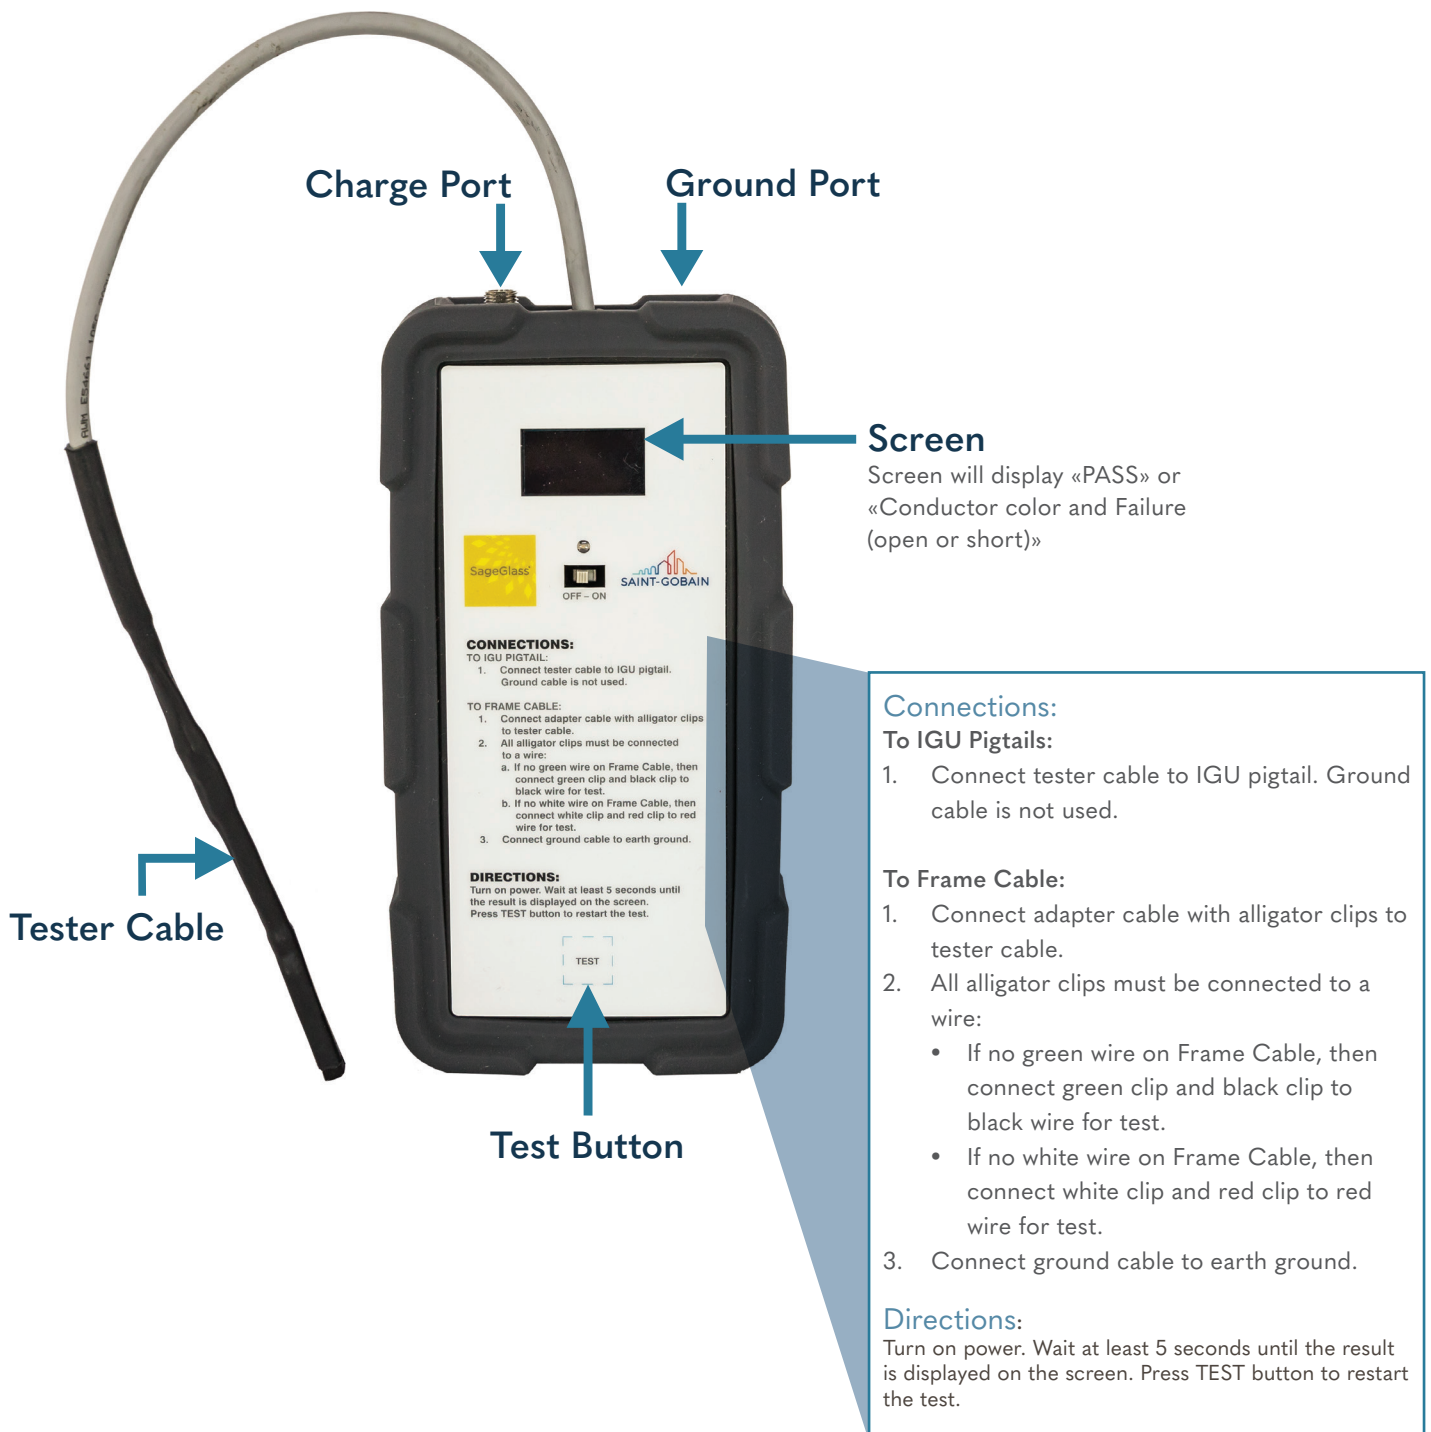

# Product Sheet: Field Wiring Tester

The SageGlass Field Wiring Tester is a tool for glaziers and electricians to test the Frame Cable running from the IGU to the Control Panel or Terminal Box. The Field Wiring Tester will check for opens, internal conductor shorts, and shorts to earth ground.

## Pre-Test Check List

- Frame Cable can be tested only when an IGU or IGU simulator is connected. IGU simulator may be ordered separately if needed.
- IGU must not be tinted even partially during the test.

## Ground Connection

- When testing Frame Cable near Glazing System Frame (GSF) ground connection shall be connected to GSF.
- When testing Frame Cable near SageGlass control panel ground connection shall be connected to earth ground.

## Charging & Battery Life

The Field Wiring Tester runs off of a rechargeable battery. If the screen display has a "Low Battery" message the unit must be charged. Only use the provided charger to charge the unit. The unit may be used while charging.