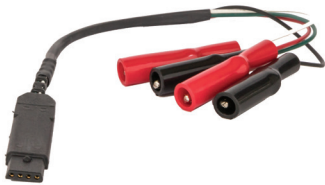

Pre-Test Check List

- Frame Cable can be tested only when an IGU or IGU simulator is connected. IGU simulator may be ordered separately if needed.
- IGU must not be tinted even partially during the test.

Ground Connection

- When testing Frame Cable near Glazing System Frame (GSF) ground connection shall be connected to GSF.
- When testing Frame Cable near SageGlass control panel ground connection shall be connected to earth ground.

Charging & Battery Life

The Field Wiring Tester runs off of a rechargeable battery. If the screen display has a "Low Battery" message the unit must be charged. Only use the provided charger to charge the unit. The unit may be used while charging.

Cable Accessories

Adapter Cable